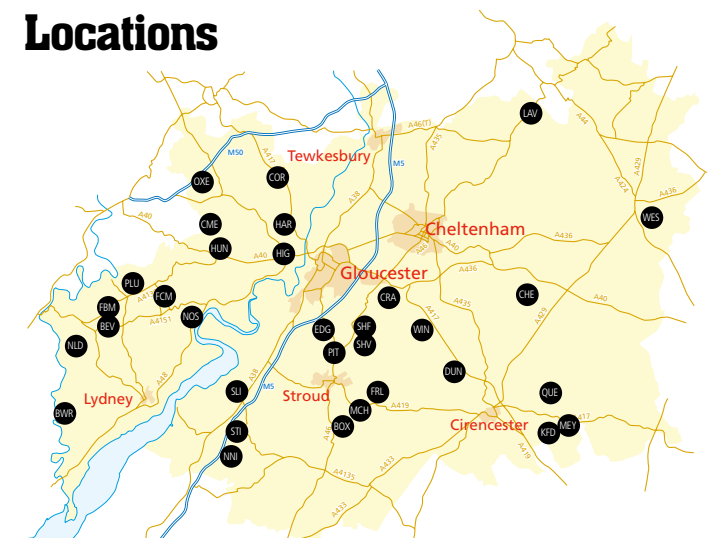

Locations

AIR in G supporting live arts events on your doorstep

AIR in G Events 2016-2017

Date	Time	Event	Venue
14 Oct	19.30	Hungrytown in Concert	Cliffords Mesne VH
15 Oct	19.30	Hungrytown in Concert	Oxenhall VH
29 Oct	19.30	Old Herbaceous	Westcote VH
29 Oct	19.45	Party Vibes	Minchinhampton Market House
4 Nov	tbc	Party Vibes	Corse & Staunton VH
10 Nov	19.30	Remember, Remember	Slimbridge VH
10 Nov	16.00	Underneath a Magical Moon	Sheepscombe VH (Promoted by Sheepscombe School)
12 Nov	19.30	Party Vibes	North Nibley VH
12 Nov	20.00	Son Yambu	Box VH
18 Nov	19.00	Remember, Remember	Newland All Saints Church
19 Nov	19.30	Remember, Remember	France Lynch Church Rooms
24 Nov	20.00	ALAW	Broadwell Evergreen Hall
25 Nov	19.30	Mazaika	Cliffords Mesne VH
25 Nov	19.30	Remember, Remember	Oxenhall VH
26 Nov	19.30	Mazaika	Westcote VH
26 Nov	20.00	Remember, Remember	Brockweir MacKenzie Hall
27 Nov	14.00	Little Frankenstein	The Pludds Village Hall
3 Dec	19.30	Mazaika	Meysey Hampton Memorial Hall
4 Dec	15.30	Underneath a Magical Moon	Huntley VH
10 Dec	18.00	The Wheels on Debussy	France Lynch Church Rooms
Date	Time	Event	Venue
13 Jan	16.00	The Wheels on Debussy	Sheepscombe VH (Promoted by Sheepscombe School)
14 Jan	14.00	The Wheels on Debussy	Cranham VH
20 Jan	19.30	Son Yambu	Sheepscombe VH
21 Jan	19.30	Shanties by the Way	Highnam Gambier Parry Hall
21 Jan	19.30	Son Yambu	France Lynch Church Rooms
3 Feb	19.30	Black is the Colour Of My Voice	Slimbridge VH
4 Feb	19.30	Black is the Colour Of My Voice	Meysey Hampton Memorial Hall
4 Feb	19.30	Dame Nature	Found In The Forest Youth Theatre at Broadwell Memorial Hall
4 Feb	tbc	Mazaika	Hartpury VH
10 Feb	19.30	Carradine's Cockney Singalong	Oxenhall VH
11 Feb	19.30	Carradine's Cockney Singalong	Westcote VH